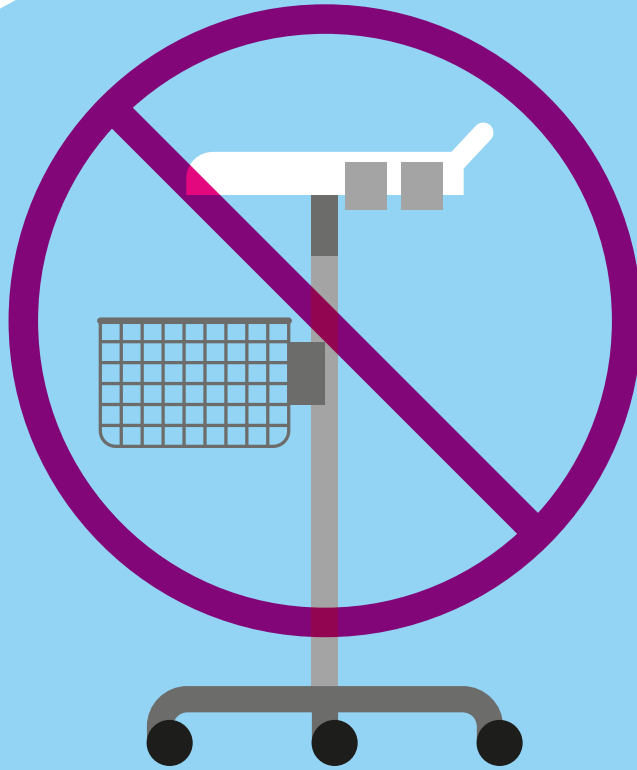

Respetar

**las zonas
demarcadas**

**Usa
pasamanos**

A stylized illustration of a hand holding a handrail. The hand is white with blue shading on the fingers. The handrail is a thick, dark purple band with a pinkish-red inner edge. The background is a light blue circle. The text 'Usa pasamanos' is written in large, bold, purple letters at the top, and 'en escaleras' is written in bold, black letters at the bottom, following the curve of the handrail.

en escaleras

Camina a
ritmo
seguro

Vista siempre en el

camino

Elimina

**en un
contenedor
seguro**

No obstruyas
los pasillos

**Reporta
irregularidades
en el suelo**

Usa calzado

antideslizante

Evita las prácticas

**de alto
riesgo**

achs seguro
laboral

Un buen turno
empieza y
termina con

manos limpias

Usa siempre